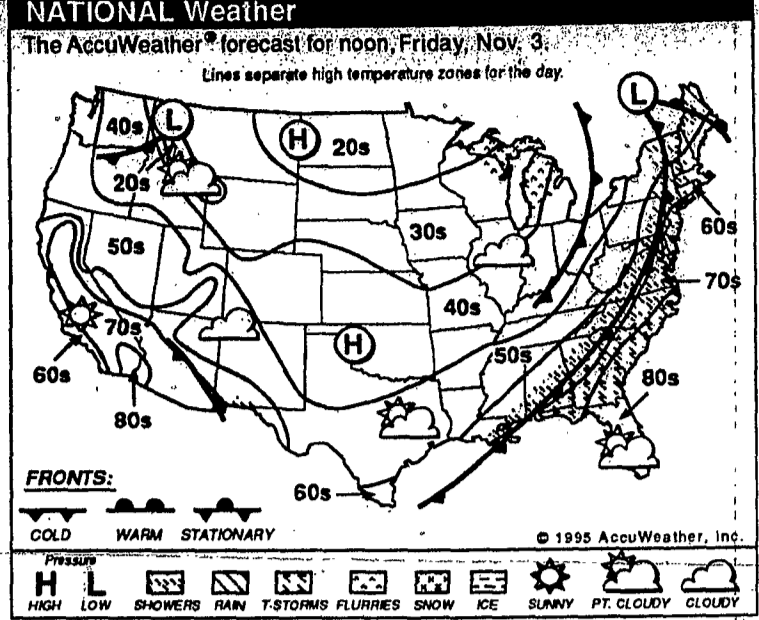

Typhoon hits Philippines

MANILA, Philippines (AP) — Typhoon Angela battered provinces east of Manila on Thursday, damaging thousands of buildings and forcing more than 135,000 people to flee their homes before it gained strength and headed for the capital.

There were no immediate reports of casualties, although civil defense officials reported at least 15,000 houses destroyed or damaged in Catanduanes province, an island 230 miles east of Manila.

More than 135,000 people were evacuated from their homes in Catanduanes and Camarines Sur and Albay, two provinces in the Bicol region on the southeastern leg of the main Philippine island of Luzon, they said.

The government closed all schools and government offices on Luzon and parts of the central Visayas islands, and people in coastal towns were told to move to higher ground to escape possible high waves.

Winds gusting up to 169 mph knocked down power lines, cutting electricity in most of the eastern region.

The weather bureau said Angela's sustained winds had intensified from 128 mph at 4 p.m. Thursday to 141 mph by midnight.

Angela was 150 miles east of Manila at midnight, before it barreled through other provinces in the Bicol and southern Luzon regions, which have few high mountains that could shatter or weaken it.

**TOMORROW NOON TIL 6 PM
SATURDAY, NOVEMBER 4th**

**MONETTE'S
Furniture & Appliances Inc.**

1. **LIVING ROOM SUITES!**
2. $1299.00 Lane Camelback Sofa
     Cotton Chintz Floral Cover **$519⁰⁰**
   - $1498.00 Benchcraft Modern
     Sofa & Love Seat Multi-Colored
     Earth Tone Cover **$749⁰⁰**
   - $1888.00 Broyhill Love Seat &
     Matching Chair **$749⁰⁰**
   - $899.00 Benchcraft Modern
     Loose Pillow Back Sofa
     (White Tapestry) **$488⁰⁰**

A TOTAL STOREWIDE EVENT!

PLAN NOW TO JOIN HUNDREDS OF VALUE-WISE AREA HOMEMAKERS AS THE STORE SETS ASIDE THESE FEW HOURS TO OFFER EVERY ITEM IN EVERY DEPT. AT IMPORTANT REDUCTIONS!

**6 HOURS ONLY
TOMORROW ONLY**

**SUPER
SATURDAY
SALE**

**NOTICE!
CLOSED**
Friday
November 4, 1995
OPEN
Saturday
November 4, 1995
NOON-6PM

TREMENDOUS!
Traditional Green Stripe Love
Seat Reg. $549.00 **$188⁰⁰**

GREAT!
Queen Size Mattress Set
Reg. $799.00 **$329⁰⁰**

STUNNING
Broyhill Pine Student Desk
Reg. $349.00 **$199⁰⁰**

SMASHING!
King Size Set (One Only)
Reg. $749.00 **$249⁰⁰**

FABULOUS!
Broyhill Burgandy Ottoman
Reg. $319.00 **$99⁰⁰**

CHECK THIS!
Brass & Crystal Lamp (One
Only) Reg. $149.00 **$44⁰⁰**

WONDERFUL!
Solid Cherry High Poster Bed
Reg. $1099.00 **$499⁰⁰**

OUTSTANDING!
Webb Oak 8-Gun Cabinet
Reg. $899.00 **$499⁰⁰**

AWESOME!
All Weather Wicker Spring
Lounger Reg. $299.00 **$99⁰⁰**

SPLENDID!
Spring Air Full Size
Mattress Reg. $219.00 **$99⁰⁰**

**FAMOUS BRANDS
REDUCED!**
• S. Bent • Lane
• Broyhill • Canwood
• Summit • Action
• Benchcraft • G.E.
• Taylor-King • Englander
• Plus many, many more!

Many items are one of a kind. Some are limited quantities. Everything will be reduced for 6 hours.

DOORS OPEN NOON TIL 6 PM

EXTRA SALES STAFF
EXTRA DELIVERY HELP
EXTRA OFFICE STAFF
...All will be here to assist you at the sale!

CERTIFIED REDUCTIONS!
UP TO 60% OFF!
ODDS-AND-ENDS

- $549.00 Lane Modern White Queen Headboard **$99⁰⁰**
- $219.00 Broyhill Student Desk Chair (Upholstered Seat) **$49⁰⁰**
- $389.00 RCA Dryer Large Capacity, Autodry Control, Permanent Press, 3 Heat Selections **$249⁰⁰**
- $349.95 RCA Built-in Dishwasher Energy Saver, Rinse-N-Hold, Plate Warmer **$199⁰⁰**

SLEEPERS!

- $730.00 Modern Queen Innerspring Sleeper, Multi-Colored Textured Fabric **$519⁰⁰**
- $1099.00 Traditional Queen Innerspring Sleeper by Broyhill **$749⁰⁰**
- $969.00 Traditional Queen Innerspring Sleeper Floral Jacquard Cover **$599⁰⁰**
- $639.00 Twin Innerspring Sleeper, Modern Chenille Material **$399⁰⁰**

DINING ROOMS!

- $2199.00 Webb Shaker Pine Trestle Table w/6 Upholstered Ladderback Chairs **$1188⁰⁰**
- $999.00 Daysiron Double Pedestal Table & 4 Tilt Swivel Chairs **$688⁰⁰**
- $1010.00 Broyhill Premier Bed & Breakfast Farm Table (Opens to 96") w/8 Upholstered Ladderback Chairs & 60" Mirror **$3499⁰⁰**
- $2750.00 Crawford Solid Oak Trestle Table w/8 Windsor Back Chairs **$1899⁰⁰**